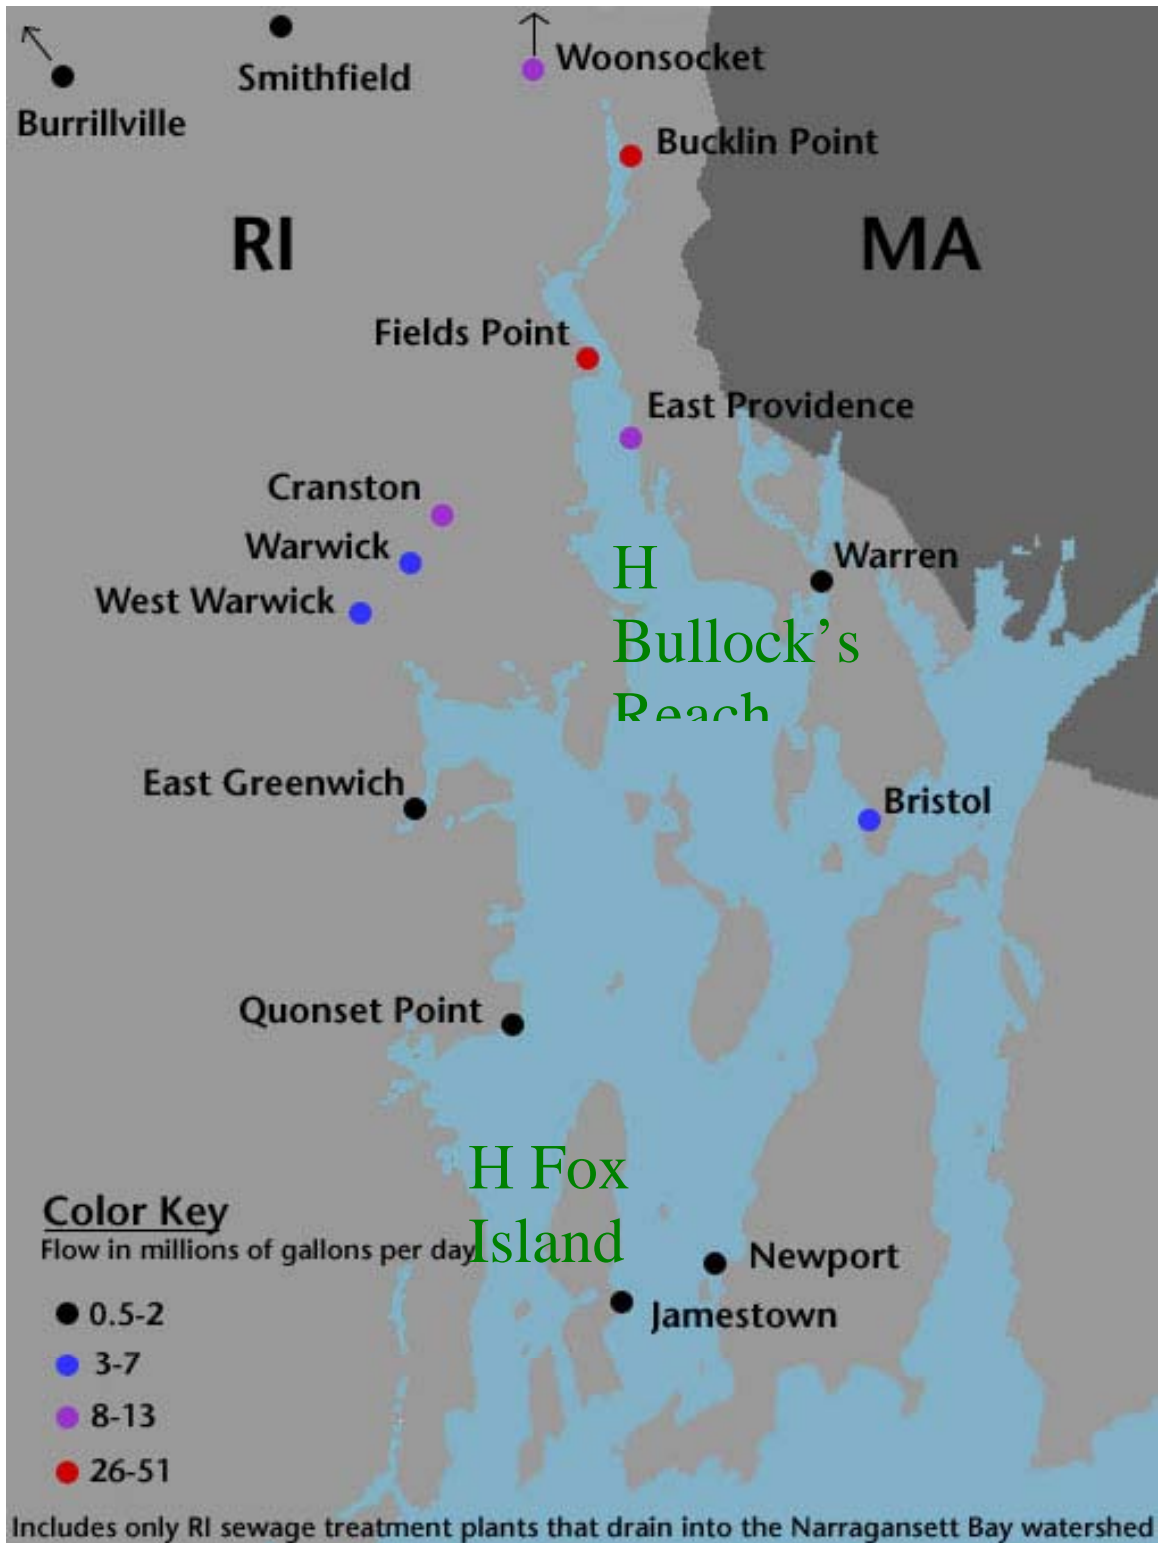

Sewage Treatment Plants that Drain Into the Narragansett Bay Watershed

Sewage treatment plant map from Discovery of Estuarine Environments
<http://omp.gso.uri.edu/doee/maps/m13.htm>